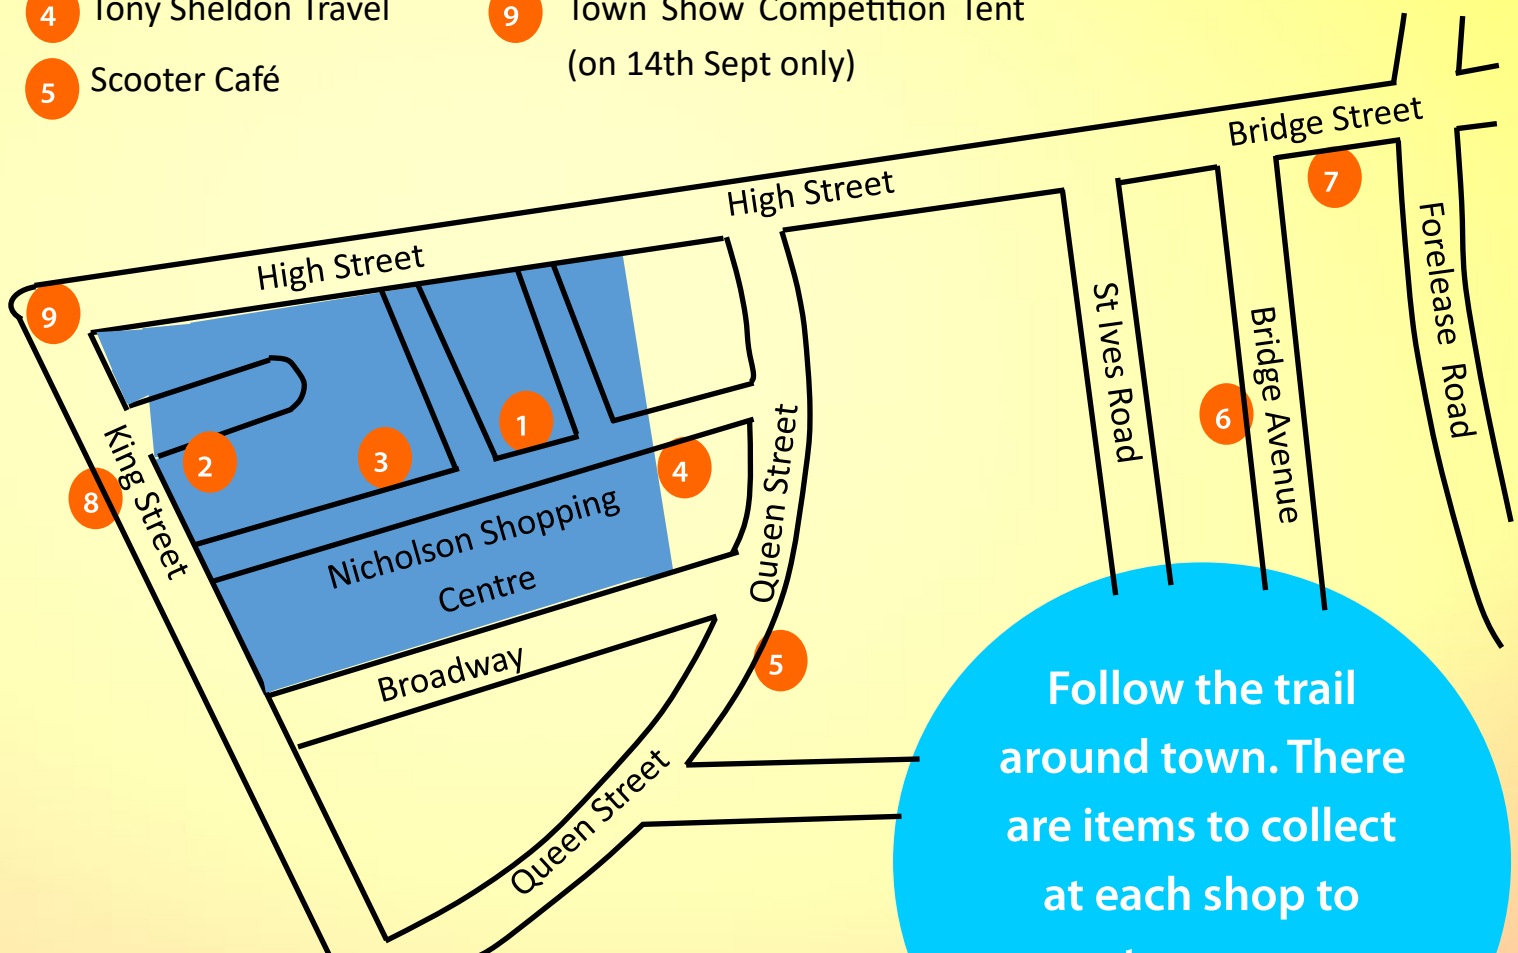

FAIRY GARDEN TREASURE HUNT

MAIDENHEAD SHOW

Saturday Sept. 14, 2019

Join a very special treasure hunt around Maidenhead Town Centre to find all the components you need to create your very own fairy garden. Once you've assembled your fairy garden bring it along to The Maidenhead Town Show on Saturday 14th September (competition tent at the top of the High Street near the Boy and the Boat statue) to collect the very last piece of the garden.

- | | | | |
|---|---------------------|---|---|
| 1 | Craft Coop | 6 | Nash & Son |
| 2 | Poppies | 7 | Strawberry Grove |
| 3 | New York Deli | 8 | Printique |
| 4 | Tony Sheldon Travel | 9 | Town Show Competition Tent
(on 14th Sept only) |
| 5 | Scooter Café | | |

Follow the trail
around town. There
are items to collect
at each shop to
create your own
Fairy Garden.

FREE ENTRY